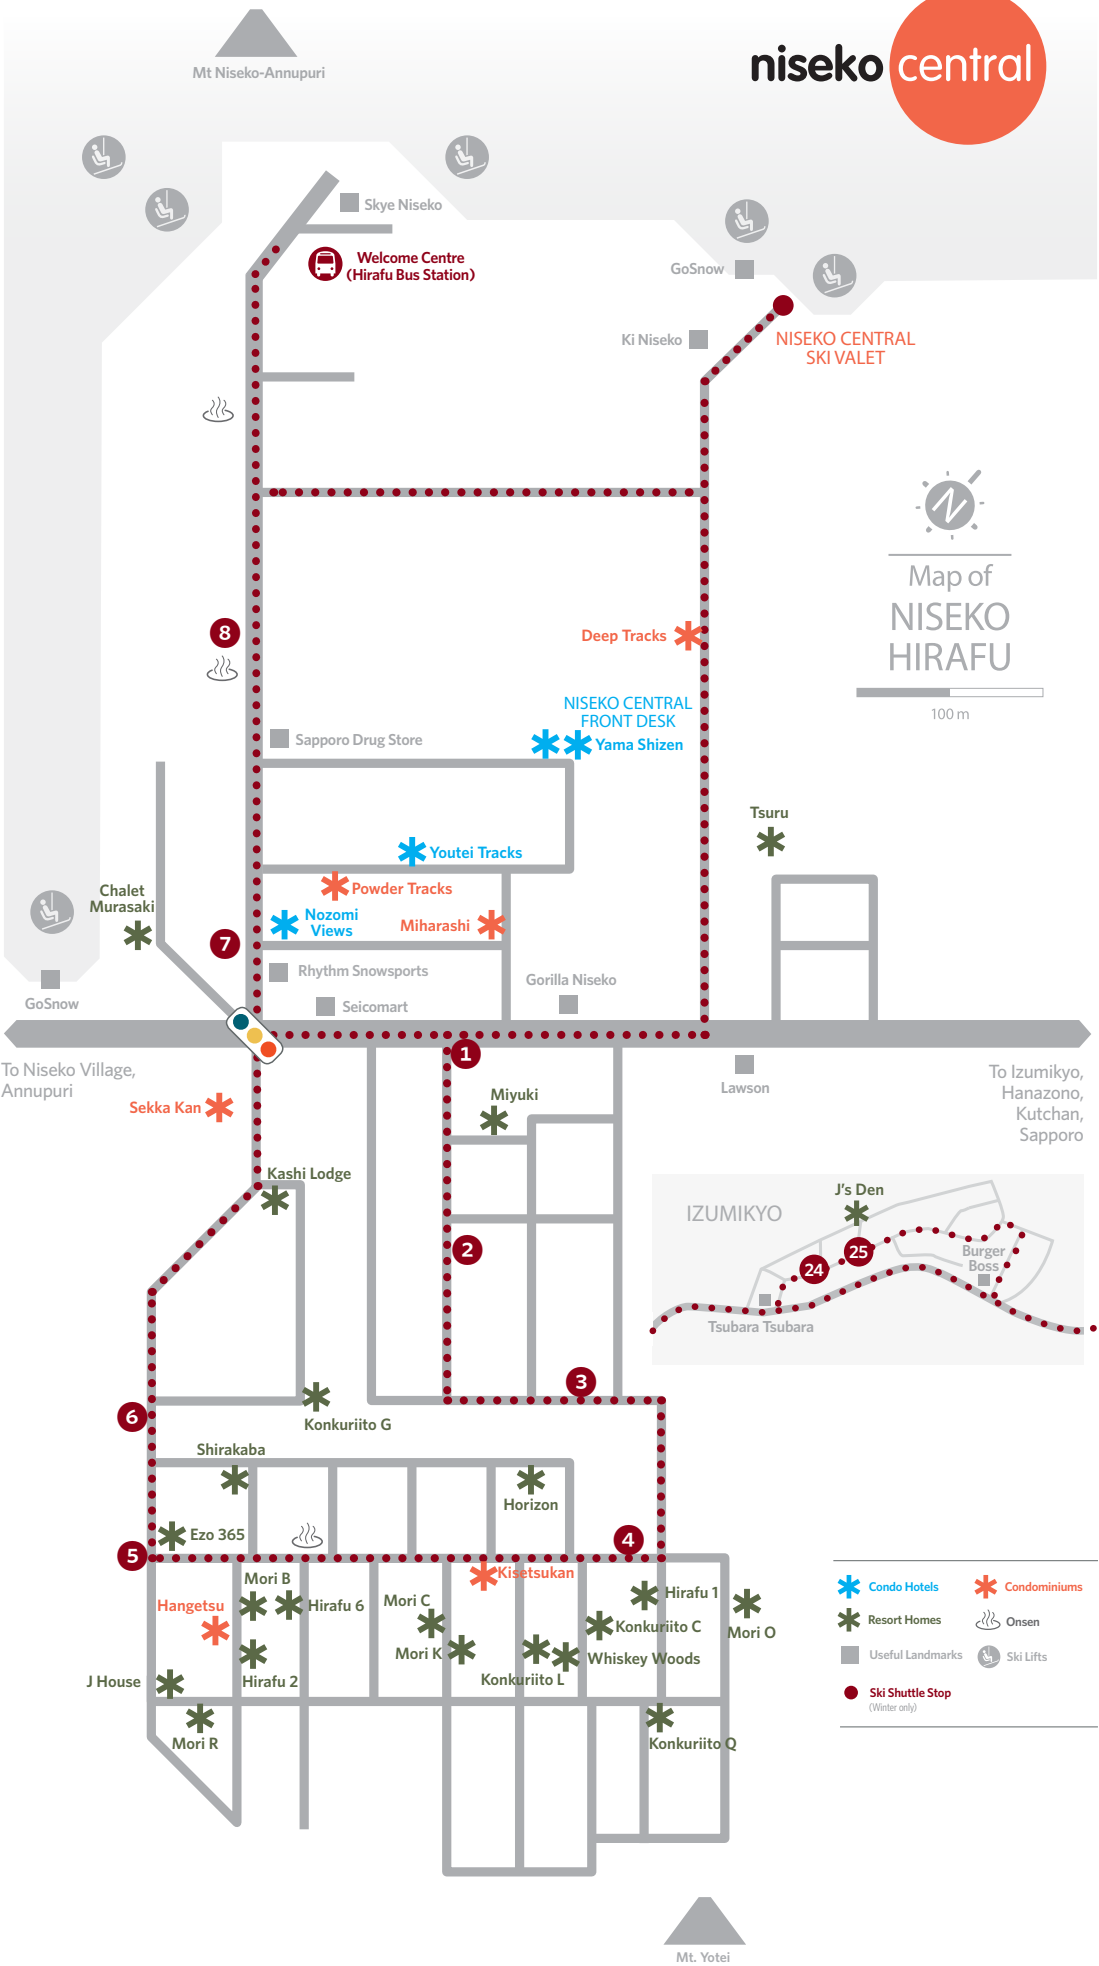

Mt Niseko-Annupuri

Map of NISEKO HIRAFU

100 m

- ★ Condo Hotels
- ★ Condominiums
- ★ Resort Homes
- ☁ Onsen
- Useful Landmarks
- ♿ Ski Lifts
- Ski Shuttle Stop (Winter only)

To Niseko Village, Annupuri

To Izumikyō, Hanazono, Kutchan, Sapporo

Mt. Yotei