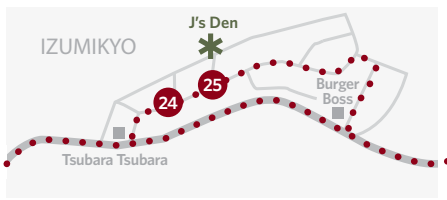

Mt Niseko-Annupuri

Map of NISEKO HIRAFU

100 m

- ★ Condo Hotels
- ★ Condominiums
- ★ Resort Homes
- ☁ Onsen
- Useful Landmarks
- ♿ Ski Lifts
- Ski Shuttle Stop (Winter only)

To Niseko Village, Annupuri

To Izumikyō, Hanazono, Kutchan, Sapporo

Mt. Yotei