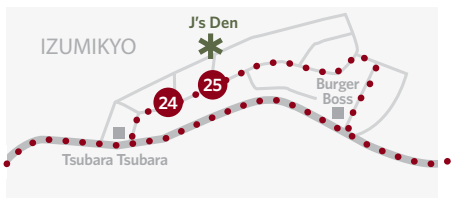

Mt Niseko-Annupuri

Map of  
**NISEKO  
HIRAFU**

100 m

- \* Condo Hotels
- \* Condominiums
- \* Resort Homes
- Onsen
- Useful Landmarks
- Ski Lifts
- Ski Shuttle Stop  
(Winter only)

To Niseko Village,  
Annupuri

To Izumikyo,  
Hanazono,  
Kutchan,  
Sapporo

Mt. Yotei