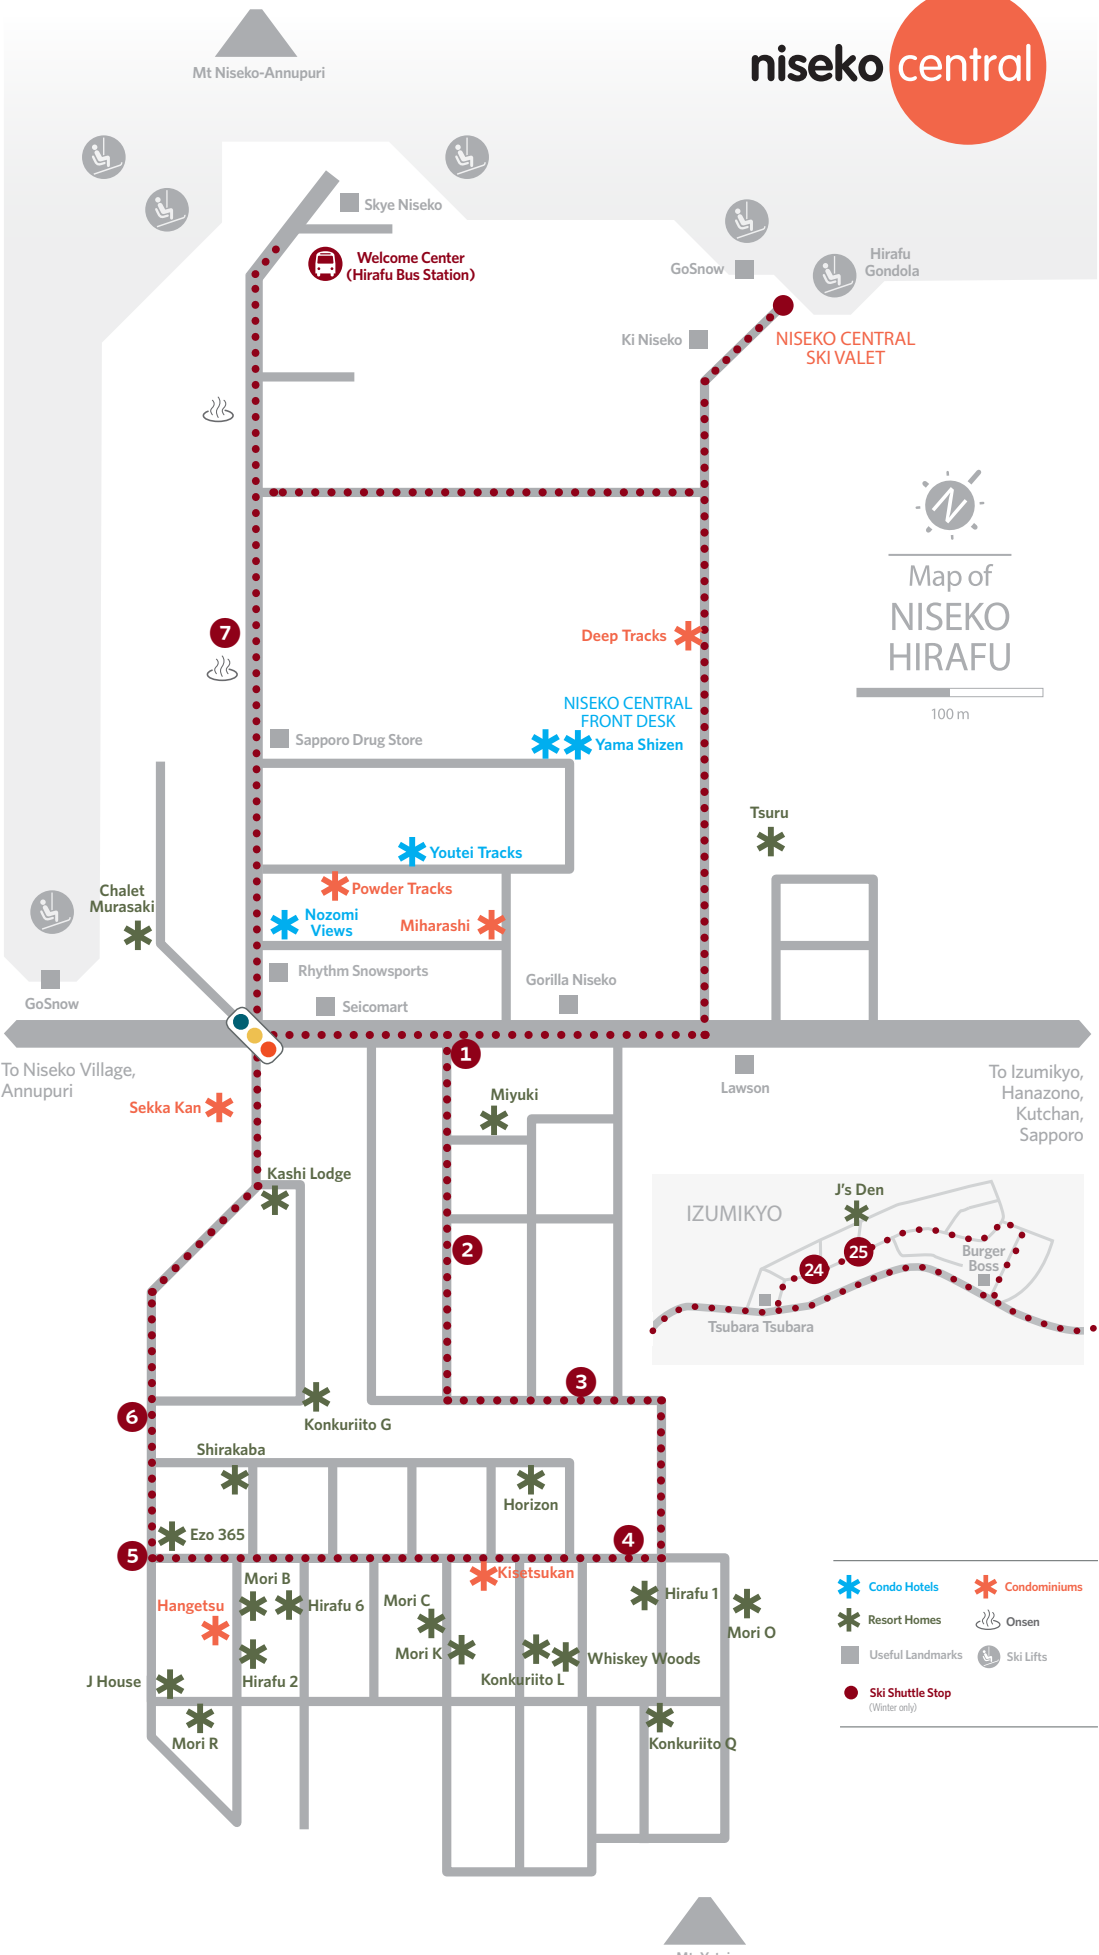

Mt Niseko-Annupuri

Map of  
**NISEKO  
HIRAFU**

100 m

- \* Condo Hotels
- \* Condominiums
- \* Resort Homes
- Onsen
- Useful Landmarks
- Ski Lifts
- Ski Shuttle Stop  
(Winter only)

To Niseko Village,  
Annupuri

To Izumikyo,  
Hanazono,  
Kutchan,  
Sapporo

Mt. Yotei