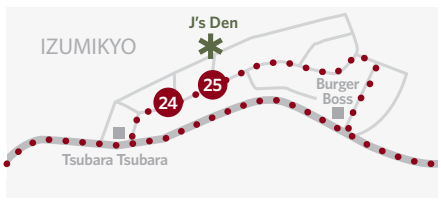

Mt Niseko-Annupuri

Welcome Center  
(Hirafu Bus Station)

NISEKO CENTRAL  
SKI VALET

Map of  
NISEKO  
HIRAFU

To Niseko Village,  
Annupuri

To Izumikyo,  
Hanazono,  
Kutchan,  
Sapporo

- \* Condo Hotels
- \* Condominiums
- \* Resort Homes
- Onsen
- Useful Landmarks
- Ski Lifts
- Ski Shuttle Stop  
(Winter only)

Mt. Yotei