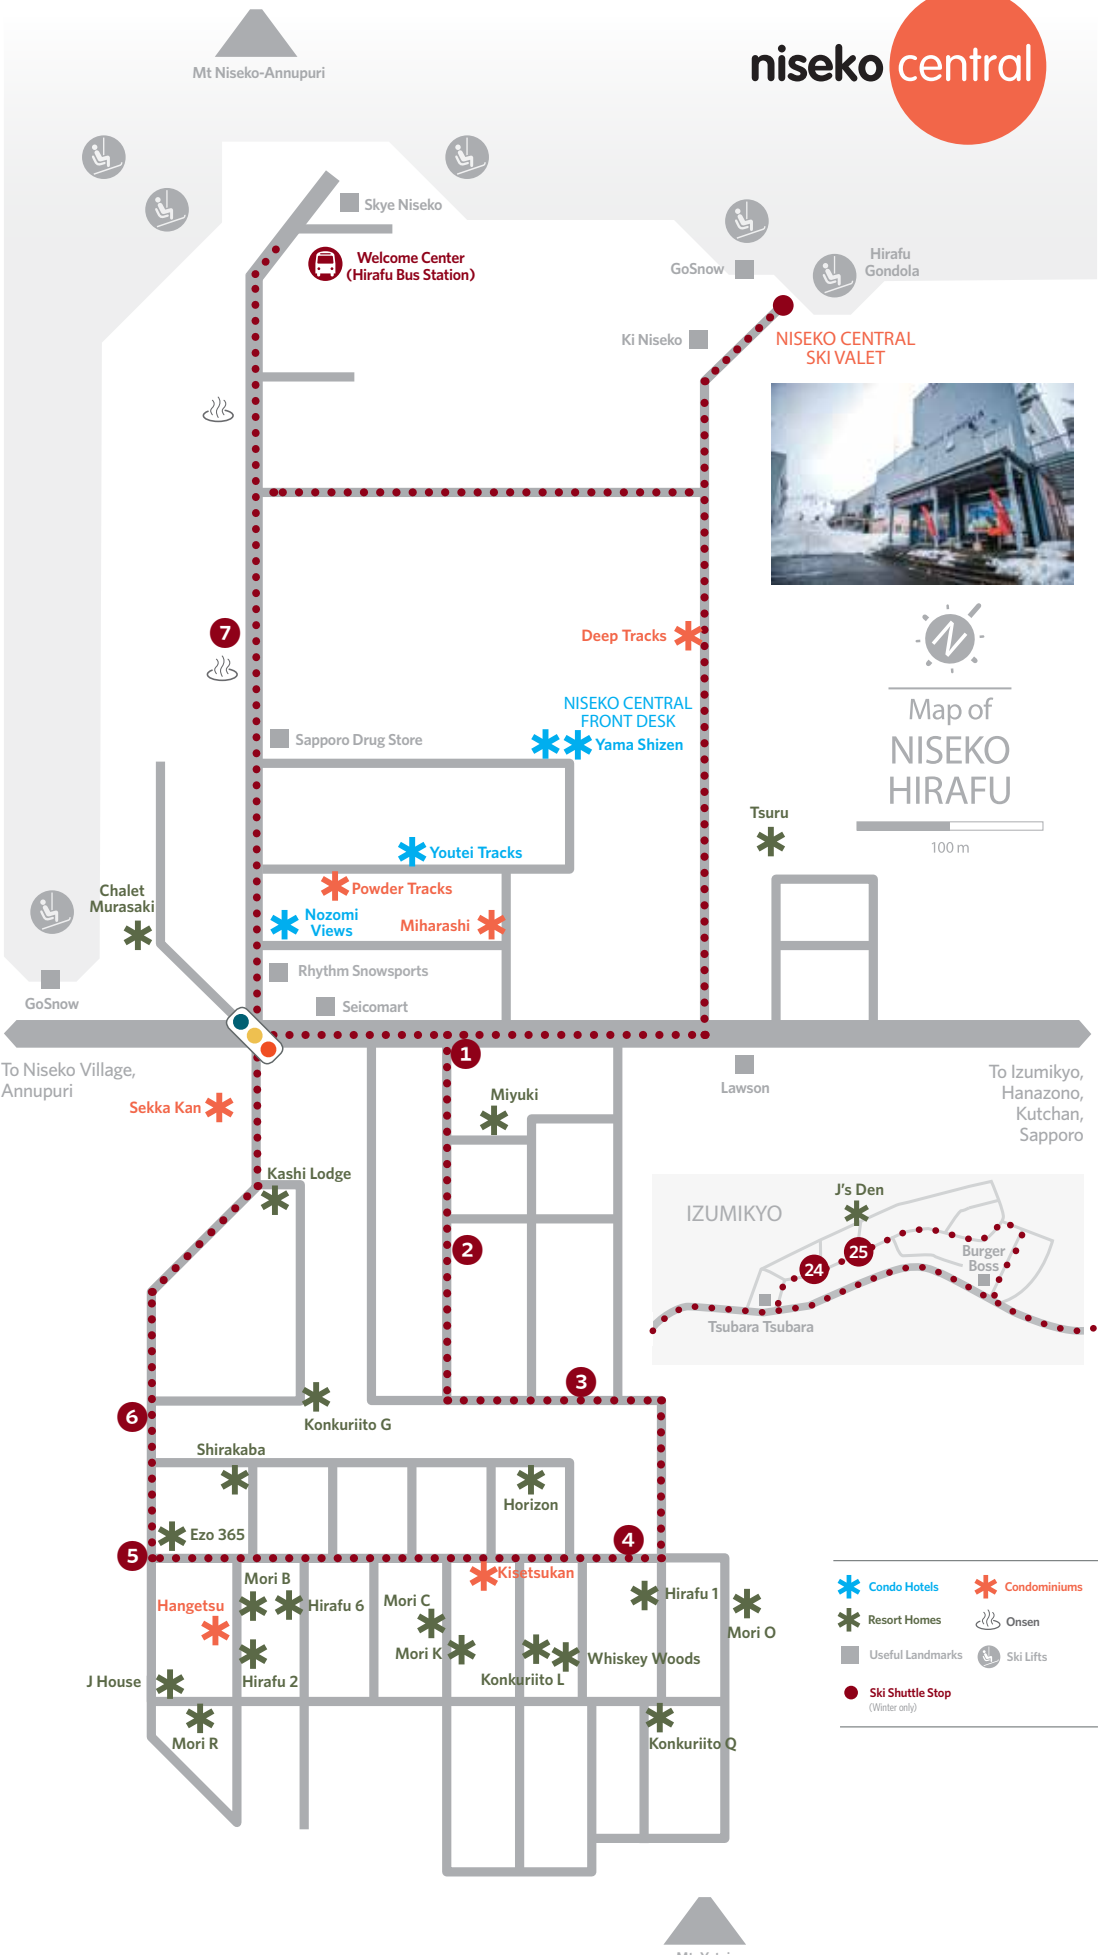

Mt Niseko-Annupuri

Welcome Center  
(Hirafu Bus Station)

NISEKO CENTRAL  
SKI VALET

Map of  
NISEKO  
HIRAFU

To Niseko Village,  
Annupuri

To Izumikyo,  
Hanazono,  
Kutchan,  
Sapporo

- \* Condo Hotels
- \* Condominiums
- \* Resort Homes
- Onsen
- Useful Landmarks
- Ski Lifts
- Ski Shuttle Stop  
(Winter only)

Mt. Yotei